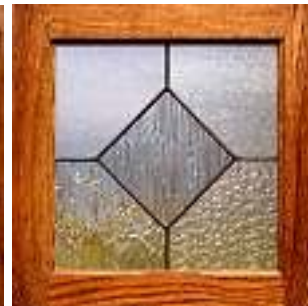

5-TEXTURES 4